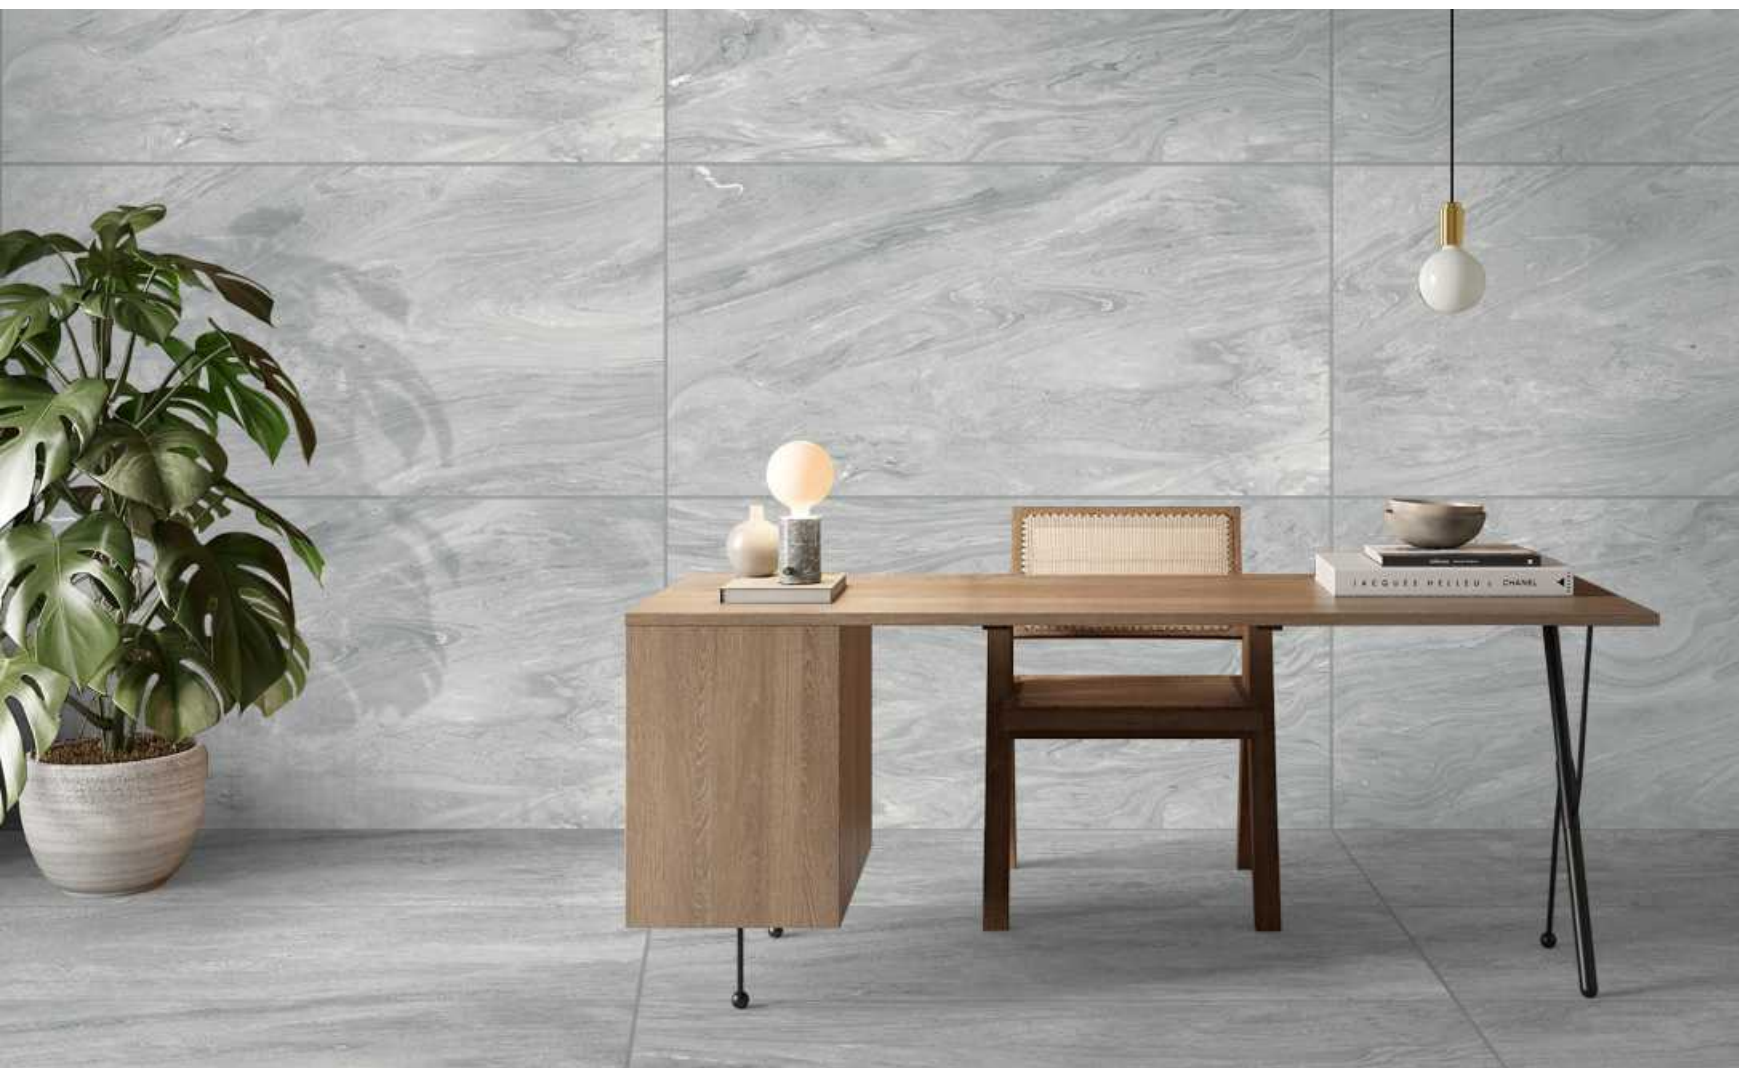

RENIA GREY

MATT
PUNCH
SURFACE